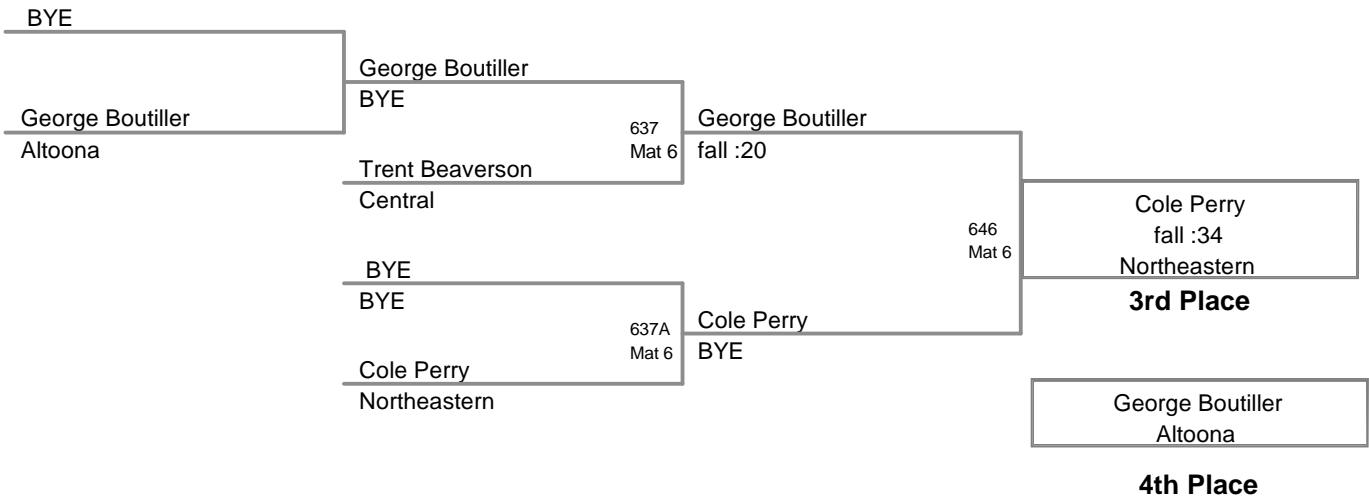

**CENTRAL YORK
Bantam (on Mat 4)**

35 Lbs

**CENTRAL YORK
Bantam (on Mat 6)**

40 Lbs

**CENTRAL YORK
Bantam (on Mat 2)**

45 Lbs

**CENTRAL YORK
Bantam (on Mat 1)**

50 Lbs

CENTRAL YORK
Bantam (on Mat 4)

55c Lbs

**CENTRAL YORK
Bantam (on Mat 4)**

80C Lbs

Cade Campbell	401 Mat 4	Cade Campbell
Central		14-5
Patrick Kerwood		

Cade Campbell	410 Mat 4	Patrick Kerwood
Central		fall :59
Patrick Kerwood		