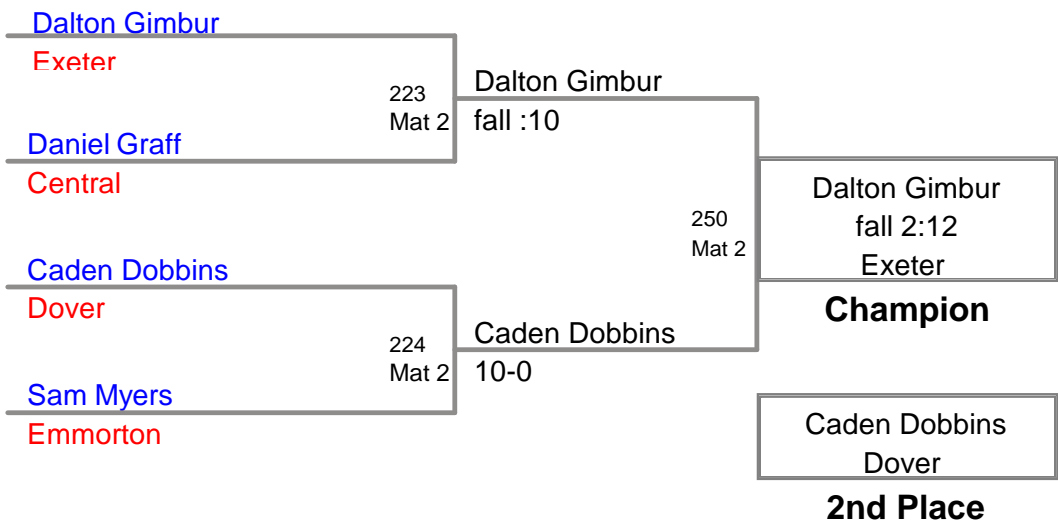

**CENTRAL YORK
Bantam (on Mat 4)**

35 Lbs

**CENTRAL YORK
Bantam (on Mat 6)**

40 Lbs

**CENTRAL YORK
Bantam (on Mat 2)**

45 Lbs

**CENTRAL YORK
Bantam (on Mat 1)**

50 Lbs

CENTRAL YORK
Bantam (on Mat 4)

55c Lbs

**CENTRAL YORK
Bantam (on Mat 4)**

80C Lbs

Cade Campbell	401 Mat 4	Cade Campbell
Central		14-5
Patrick Kerwood		

Cade Campbell	410 Mat 4	Patrick Kerwood
Central		fall :59
Patrick Kerwood		