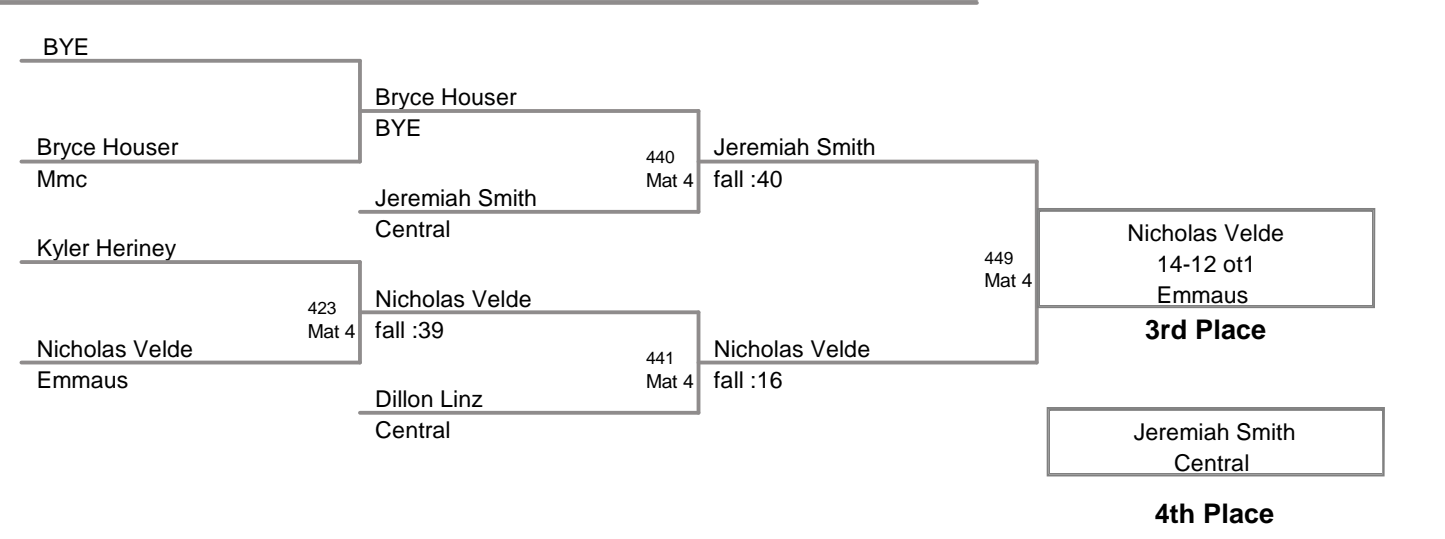

**CENTRAL YORK
Bantam (on Mat 4)**

35 Lbs

**CENTRAL YORK
Bantam (on Mat 6)**

40 Lbs

**CENTRAL YORK
Bantam (on Mat 2)**

45 Lbs

**CENTRAL YORK
Bantam (on Mat 1)**

50 Lbs

CENTRAL YORK
Bantam (on Mat 4)

55c Lbs

**CENTRAL YORK
Bantam (on Mat 4)**

80C Lbs

Cade Campbell	401 Mat 4	Cade Campbell
Central		14-5
Patrick Kerwood		

Cade Campbell	410 Mat 4	Patrick Kerwood
Central		fall :59
Patrick Kerwood		