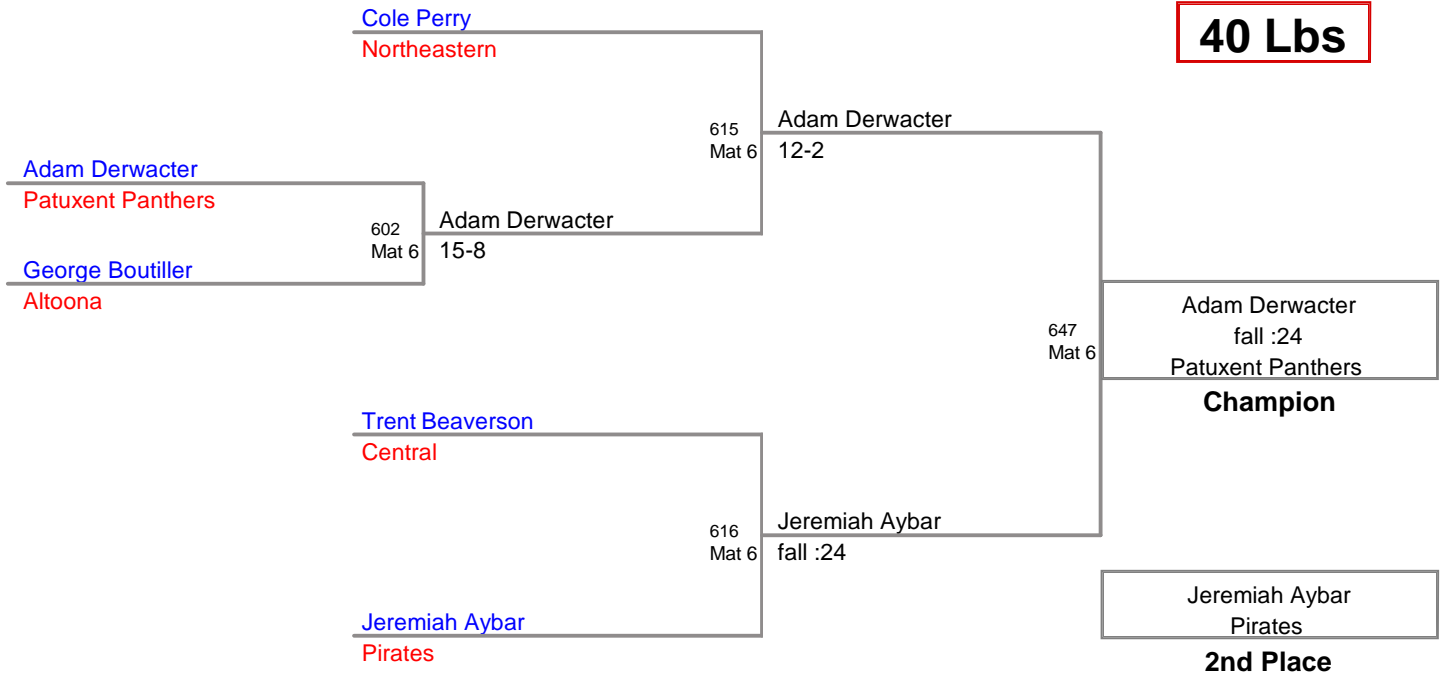

**CENTRAL YORK
Bantam (on Mat 4)**

35 Lbs

**CENTRAL YORK
Bantam (on Mat 6)**

40 Lbs

**CENTRAL YORK
Bantam (on Mat 2)**

45 Lbs

**CENTRAL YORK
Bantam (on Mat 1)**

50 Lbs

CENTRAL YORK
Bantam (on Mat 4)

55c Lbs

**CENTRAL YORK
Bantam (on Mat 4)**

80C Lbs

Cade Campbell	401 Mat 4	Cade Campbell
Central		14-5
Patrick Kerwood		

Cade Campbell	410 Mat 4	Patrick Kerwood
Central		fall :59
Patrick Kerwood		