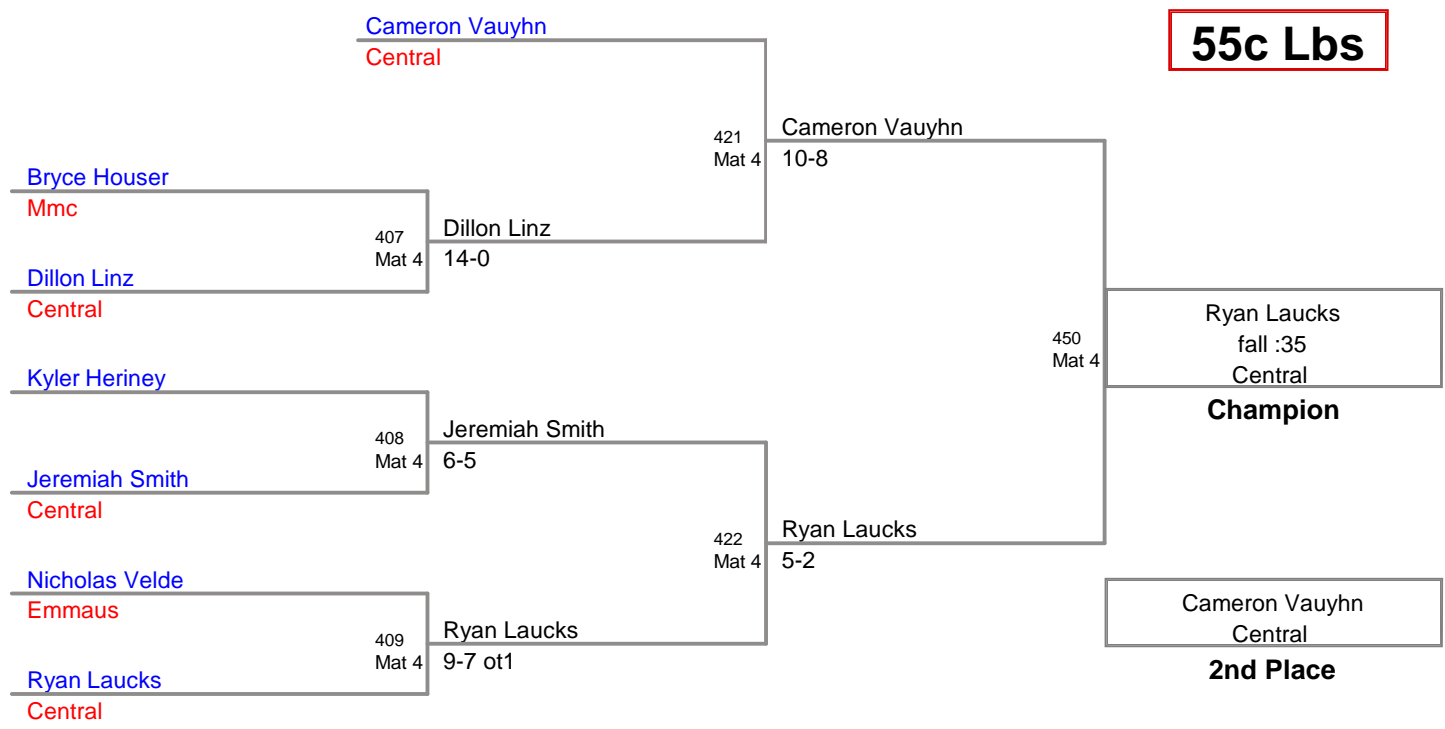

**CENTRAL YORK
Bantam (on Mat 4)**

35 Lbs

**CENTRAL YORK
Bantam (on Mat 6)**

40 Lbs

**CENTRAL YORK
Bantam (on Mat 2)**

45 Lbs

**CENTRAL YORK
Bantam (on Mat 1)**

50 Lbs

CENTRAL YORK
Bantam (on Mat 4)

55c Lbs

**CENTRAL YORK
Bantam (on Mat 4)**

80C Lbs

Cade Campbell	401 Mat 4	Cade Campbell
Central		14-5
Patrick Kerwood		

Cade Campbell	410 Mat 4	Patrick Kerwood
Central		fall :59
Patrick Kerwood		