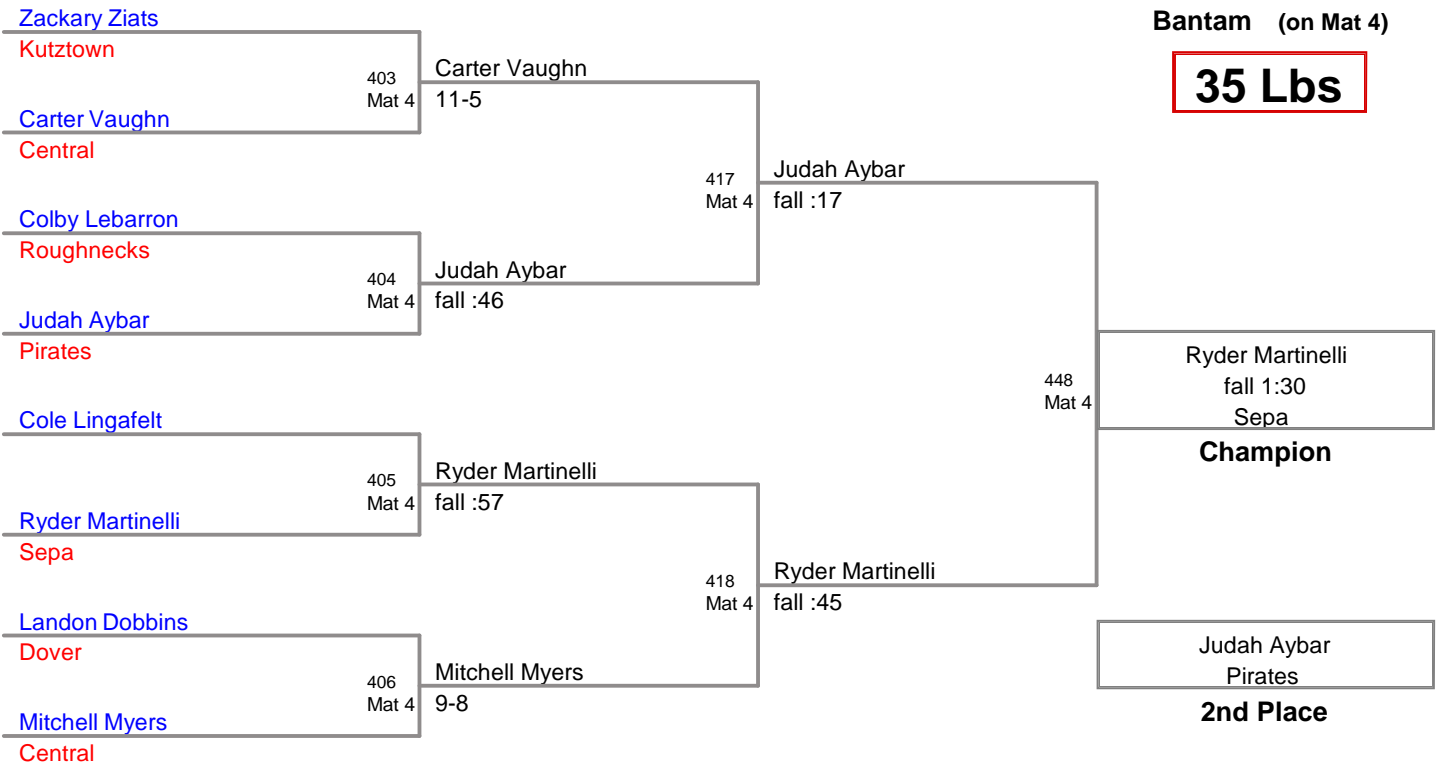

**CENTRAL YORK
Bantam (on Mat 4)**

35 Lbs

**CENTRAL YORK
Bantam (on Mat 6)**

40 Lbs

**CENTRAL YORK
Bantam (on Mat 2)**

45 Lbs

**CENTRAL YORK
Bantam (on Mat 1)**

50 Lbs

CENTRAL YORK
Bantam (on Mat 4)

55c Lbs

**CENTRAL YORK
Bantam (on Mat 4)**

80C Lbs

Cade Campbell	401 Mat 4	Cade Campbell
Central		14-5
Patrick Kerwood		

Cade Campbell	410 Mat 4	Patrick Kerwood
Central		fall :59
Patrick Kerwood		