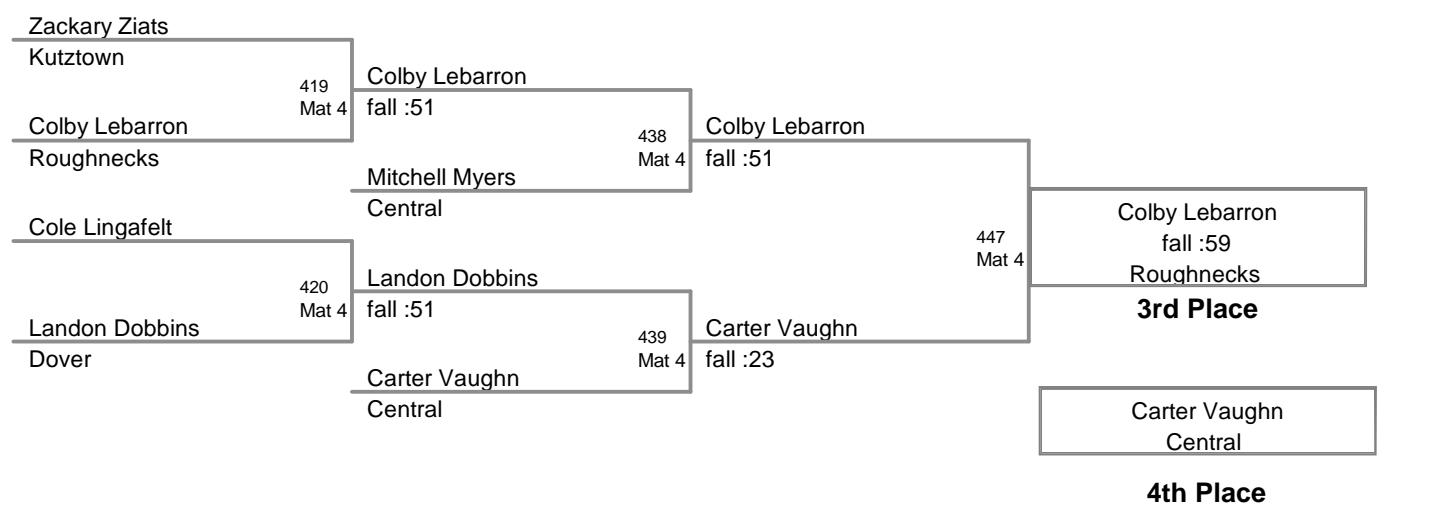

**CENTRAL YORK
Bantam (on Mat 4)**

35 Lbs

**CENTRAL YORK
Bantam (on Mat 6)**

40 Lbs

**CENTRAL YORK
Bantam (on Mat 2)**

45 Lbs

**CENTRAL YORK
Bantam (on Mat 1)**

50 Lbs

CENTRAL YORK
Bantam (on Mat 4)

55c Lbs

**CENTRAL YORK
Bantam (on Mat 4)**

80C Lbs

Cade Campbell	401 Mat 4	Cade Campbell
Central		14-5
Patrick Kerwood		

Cade Campbell	410 Mat 4	Patrick Kerwood
Central		fall :59
Patrick Kerwood		