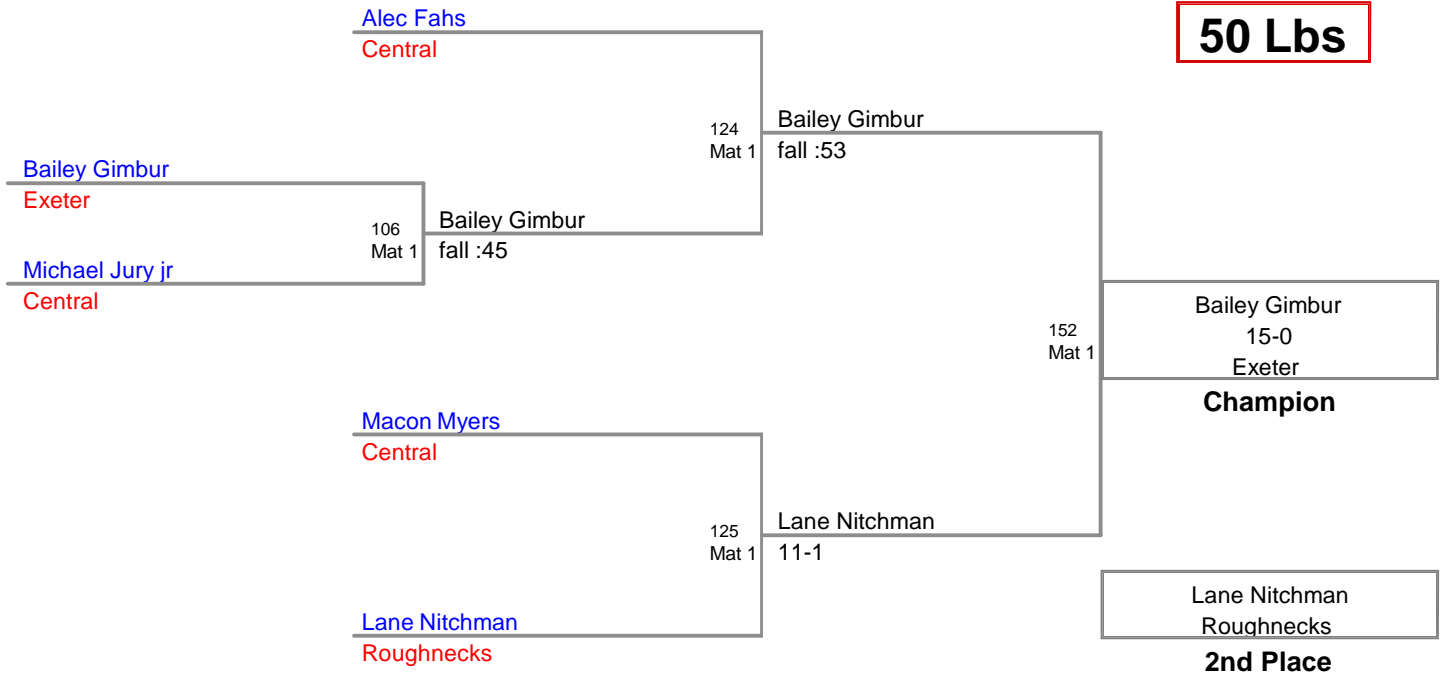

**CENTRAL YORK
Bantam (on Mat 4)**

35 Lbs

**CENTRAL YORK
Bantam (on Mat 6)**

40 Lbs

**CENTRAL YORK
Bantam (on Mat 2)**

45 Lbs

**CENTRAL YORK
Bantam (on Mat 1)**

50 Lbs

CENTRAL YORK
Bantam (on Mat 4)

55c Lbs

**CENTRAL YORK
Bantam (on Mat 4)**

80C Lbs

Cade Campbell	401 Mat 4	Cade Campbell
Central		14-5
Patrick Kerwood		

Cade Campbell	410 Mat 4	Patrick Kerwood
Central		fall :59
Patrick Kerwood		