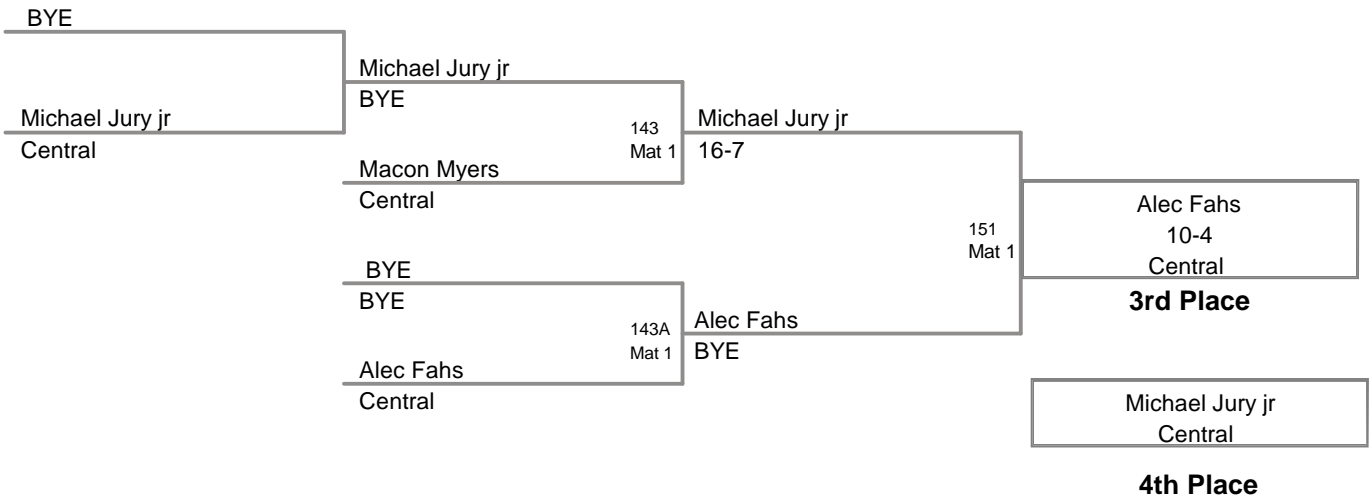

**CENTRAL YORK
Bantam (on Mat 4)**

35 Lbs

**CENTRAL YORK
Bantam (on Mat 6)**

40 Lbs

**CENTRAL YORK
Bantam (on Mat 2)**

45 Lbs

**CENTRAL YORK
Bantam (on Mat 1)**

50 Lbs

CENTRAL YORK
Bantam (on Mat 4)

55c Lbs

**CENTRAL YORK
Bantam (on Mat 4)**

80C Lbs

Cade Campbell	401 Mat 4	Cade Campbell
Central		14-5
Patrick Kerwood		

Cade Campbell	410 Mat 4	Patrick Kerwood
Central		fall :59
Patrick Kerwood		